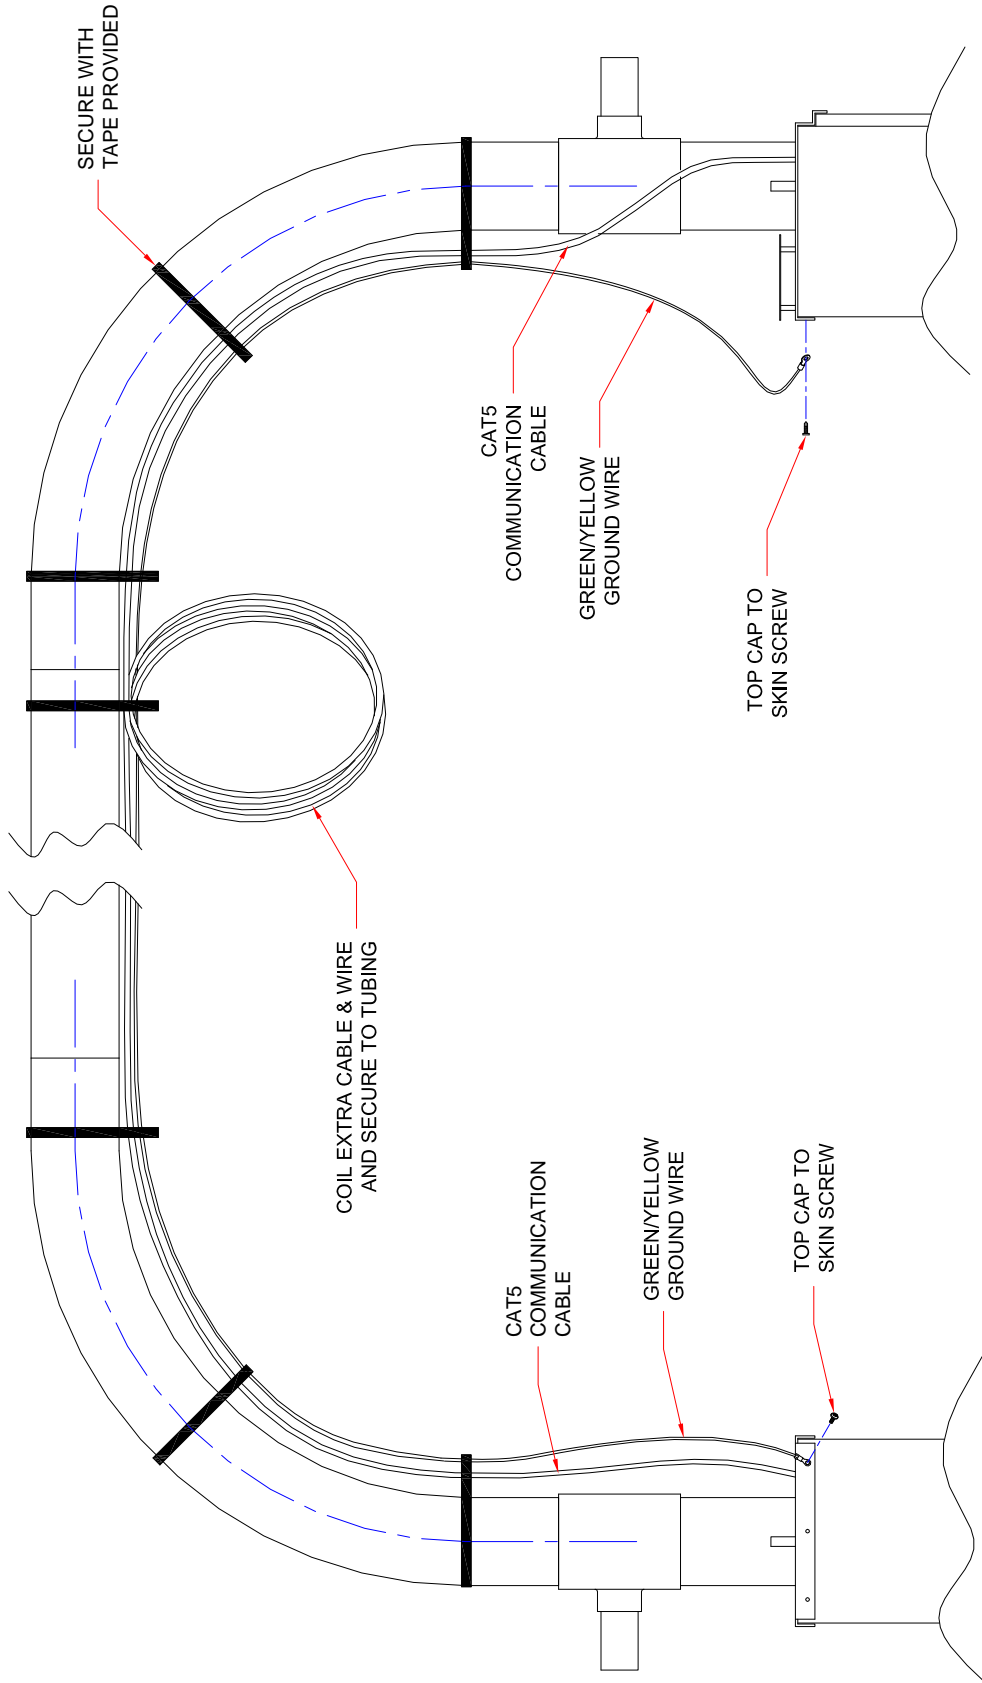

Tube System Cable Instructions

Copyright 2010 E. F. Bavis & Associates, Inc.
All Rights Reserved

Revised 05/19/2010
P/N 00757011

LANES WITH PVC TUBING

NOTE: RUN CAT5 COMMUNICATION CABLE & GROUND WIRE WITH TUBING AND SECURE WITH TAPE PROVIDED

CAUTION: KEEP CAT5 COMMUNICATION CABLE AWAY FROM BALLAST ON FLUORESCENT, HID, & NEON LAMPS

LANES WITH STEEL TUBING

NOTE: RUN CAT5 COMMUNICATION CABLE WIRE WITH TUBING AND SECURE WITH TAPE PROVIDED

CAUTION: KEEP CAT5 COMMUNICATION CABLE AWAY FROM BALLAST ON FLUORESCENT, HID, & NEON LAMPS