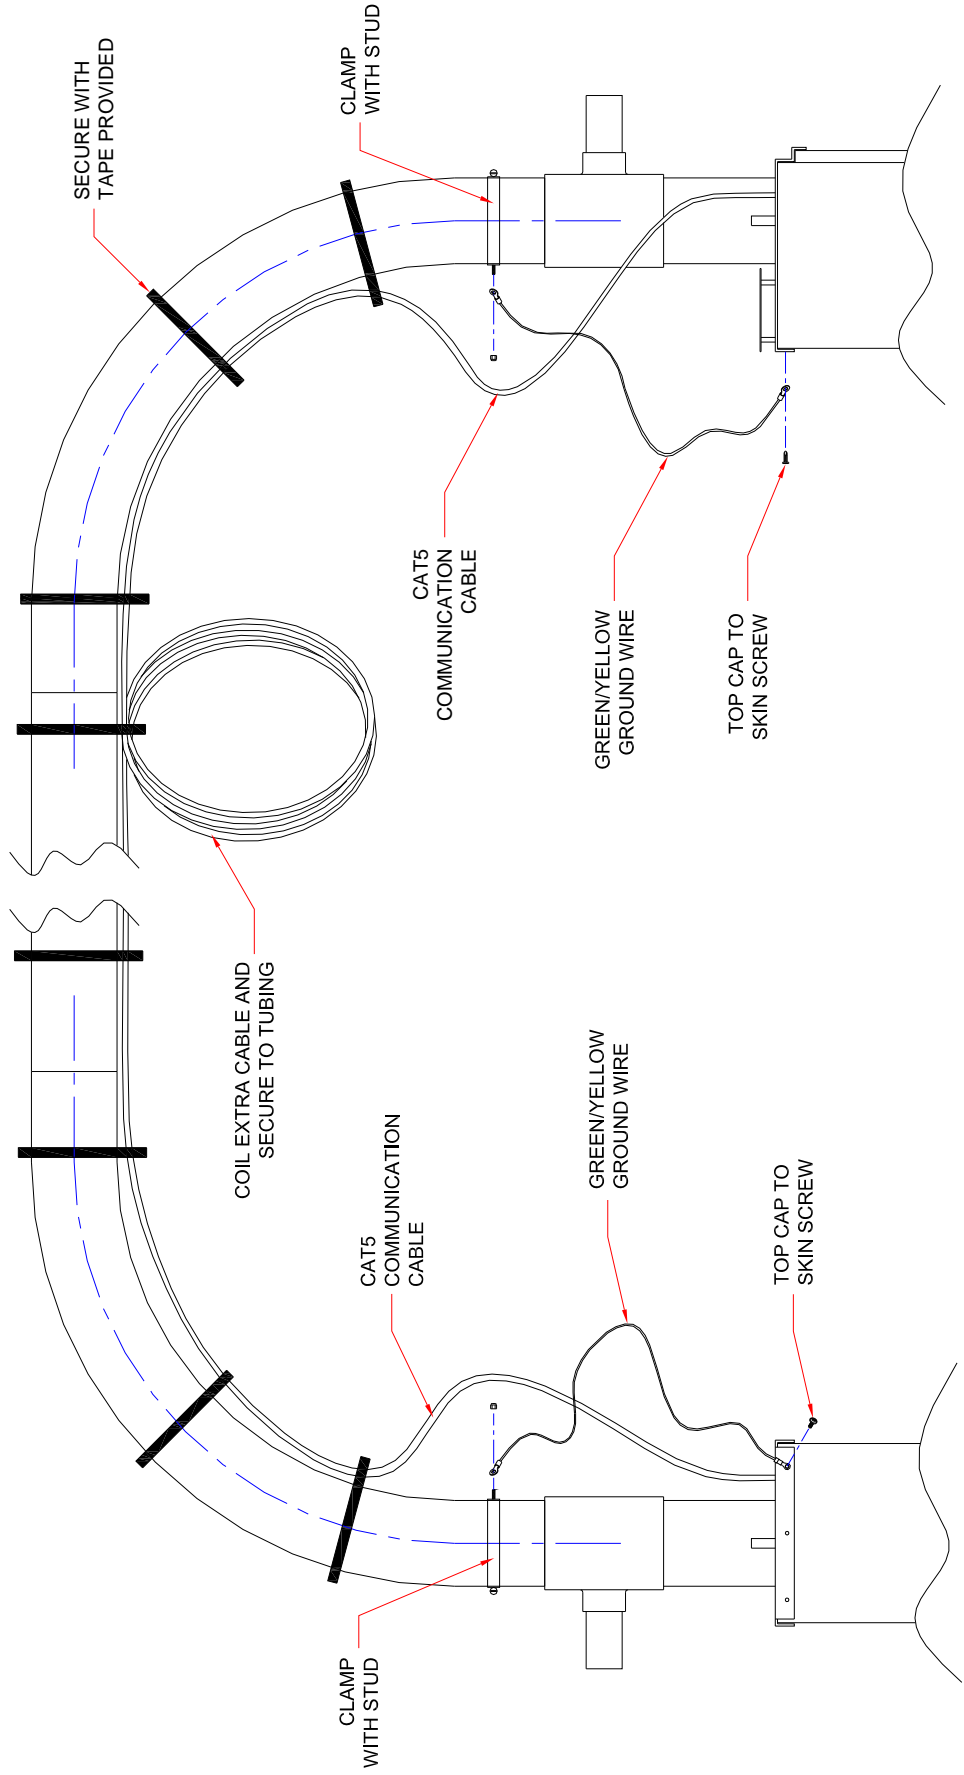

Tube System Cable Instructions

Copyright 2010 E. F. Bavis & Associates, Inc.
All Rights Reserved

Revised 05/19/2010
P/N 00757011

LANES WITH PVC TUBING

NOTE: RUN CAT5 COMMUNICATION CABLE & GROUND WIRE WITH TUBING AND SECURE WITH TAPE PROVIDED

CAUTION: KEEP CAT5 COMMUNICATION CABLE AWAY FROM BALLAST ON FLUORESCENT, HID, & NEON LAMPS

LANES WITH STEEL TUBING

NOTE: RUN CAT5 COMMUNICATION CABLE WIRE WITH TUBING AND SECURE WITH TAPE PROVIDED

CAUTION: KEEP CAT5 COMMUNICATION CABLE AWAY FROM BALLAST ON FLUORESCENT, HID, & NEON LAMPS