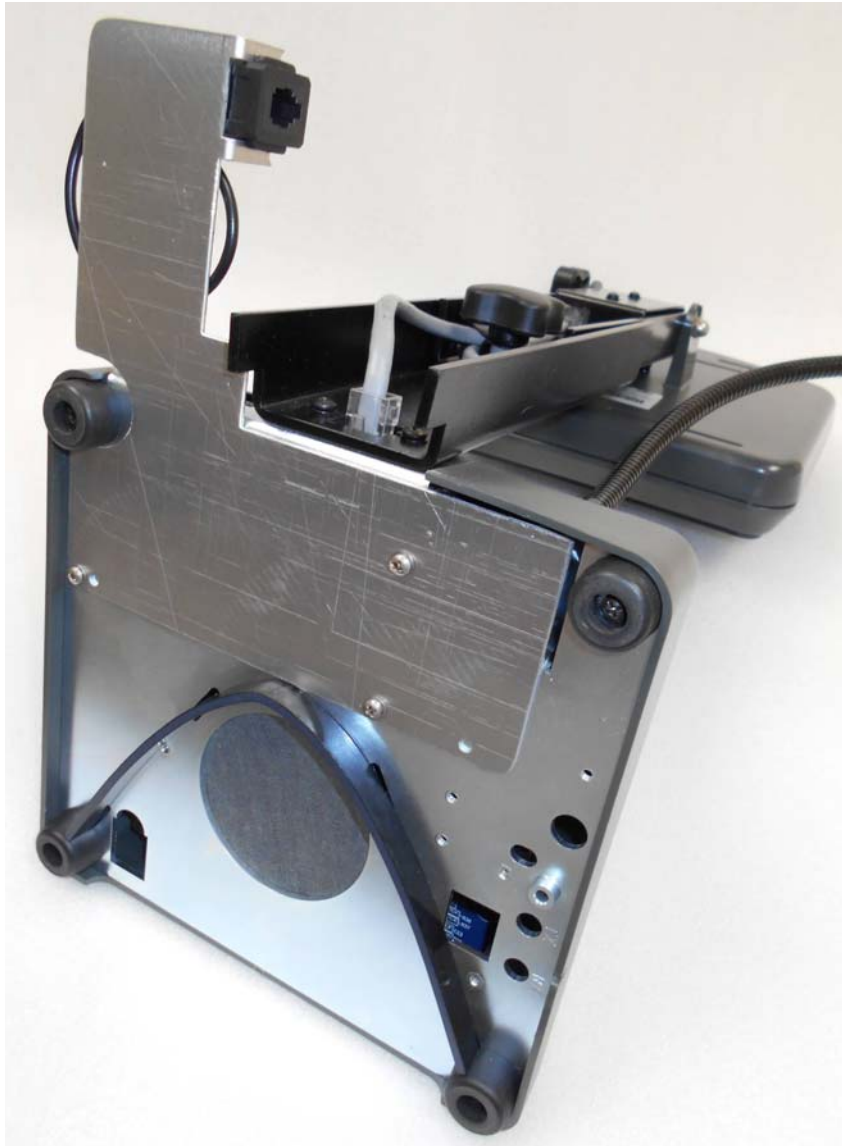

For 1500 AA Console, (Old Style)

1. Mount the AA Coiled Cord Jack Bracket to the bottom of the AA Teller Console using two of the 4-40x1/4 screws provided. (See Illustration photos 1 & 2)
2. Plug the AA Coiled Cord Adapter Cord into the AA Teller Console.
3. Plug the Coiled Cord into the Jack at the other end of the AA Coiled Cord Adapter.
4. Plug the free end of the Coiled Cord into the Handset.

Photo 1

Photo 2

For 1500A AA Console, (Current Style)

1. Mount the AA Coiled Cord Jack Bracket to the bottom of the AA Teller Console using three of the 4-40x1/4 screws provided. (See Illustration photos 3 & 4)
2. Plug the AA Coiled Cord Adapter Cord into the AA Teller Console.
3. Plug the Coiled Cord into the Jack at the other end of the AA Coiled Cord Adapter.
4. Plug the free end of the Coiled Cord into the Handset.

Photo 3

Photo 4