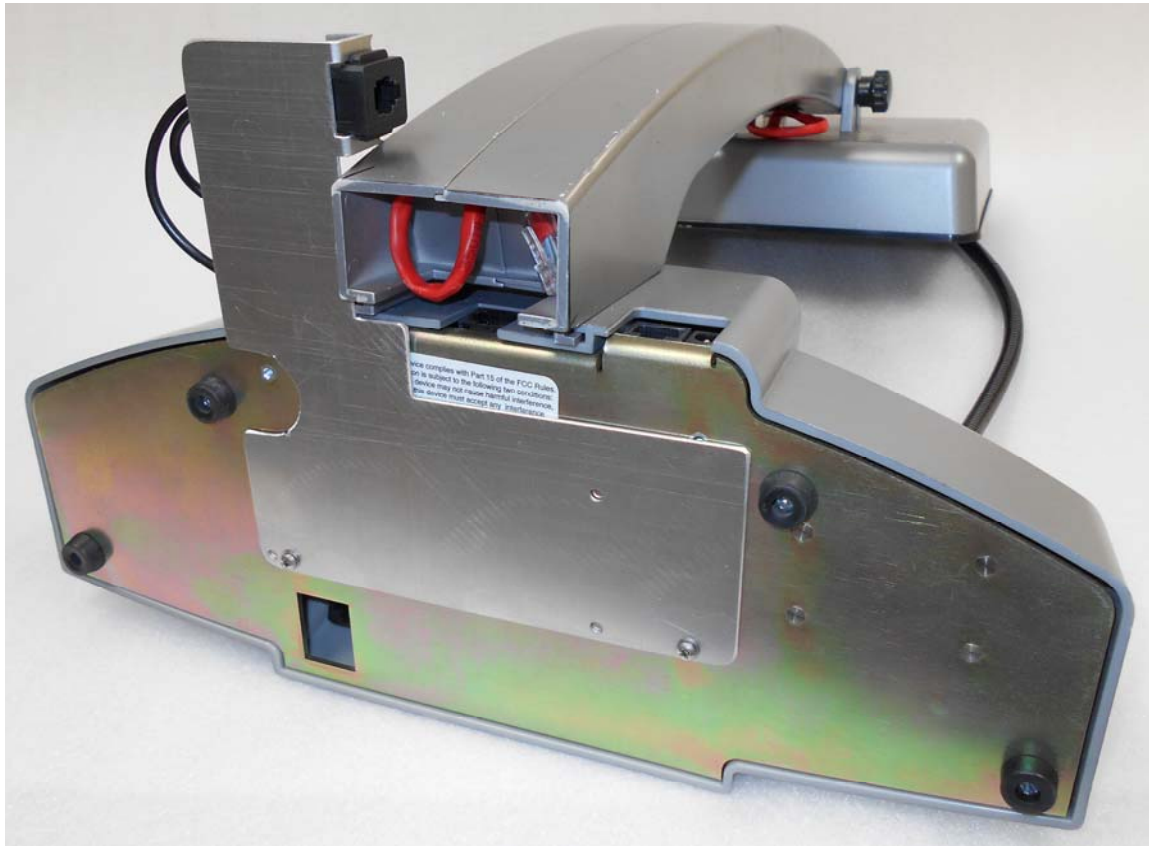

Parts Included

Part Number	Description	Quantity
22187011	AA 12 ft. Coiled Cord	1
22189011	AA Coiled Cord Adapter Cord	1
22366011	AA Coiled Cord Jack Bracket	1
91042621	4-40x1/4 Phil Pan SEMS Zinc	3

Cord Kit Installation

For 1500 AA Console, (Old Style)

1. Mount the AA Coiled Cord Jack Bracket to the bottom of the AA Teller Console using two of the 4-40x1/4 screws provided. (See Illustration photos 1 & 2)
2. Plug the AA Coiled Cord Adapter Cord into the AA Teller Console.
3. Plug the Coiled Cord into the Jack at the other end of the AA Coiled Cord Adapter.
4. Plug the free end of the Coiled Cord into the Handset.

Photo 1

Photo 2

For 1500A AA Console, (Current Style)

1. Mount the AA Coiled Cord Jack Bracket to the bottom of the AA Teller Console using three of the 4-40x1/4 screws provided. (See Illustration photos 3 & 4)
2. Plug the AA Coiled Cord Adapter Cord into the AA Teller Console.
3. Plug the Coiled Cord into the Jack at the other end of the AA Coiled Cord Adapter.
4. Plug the free end of the Coiled Cord into the Handset.