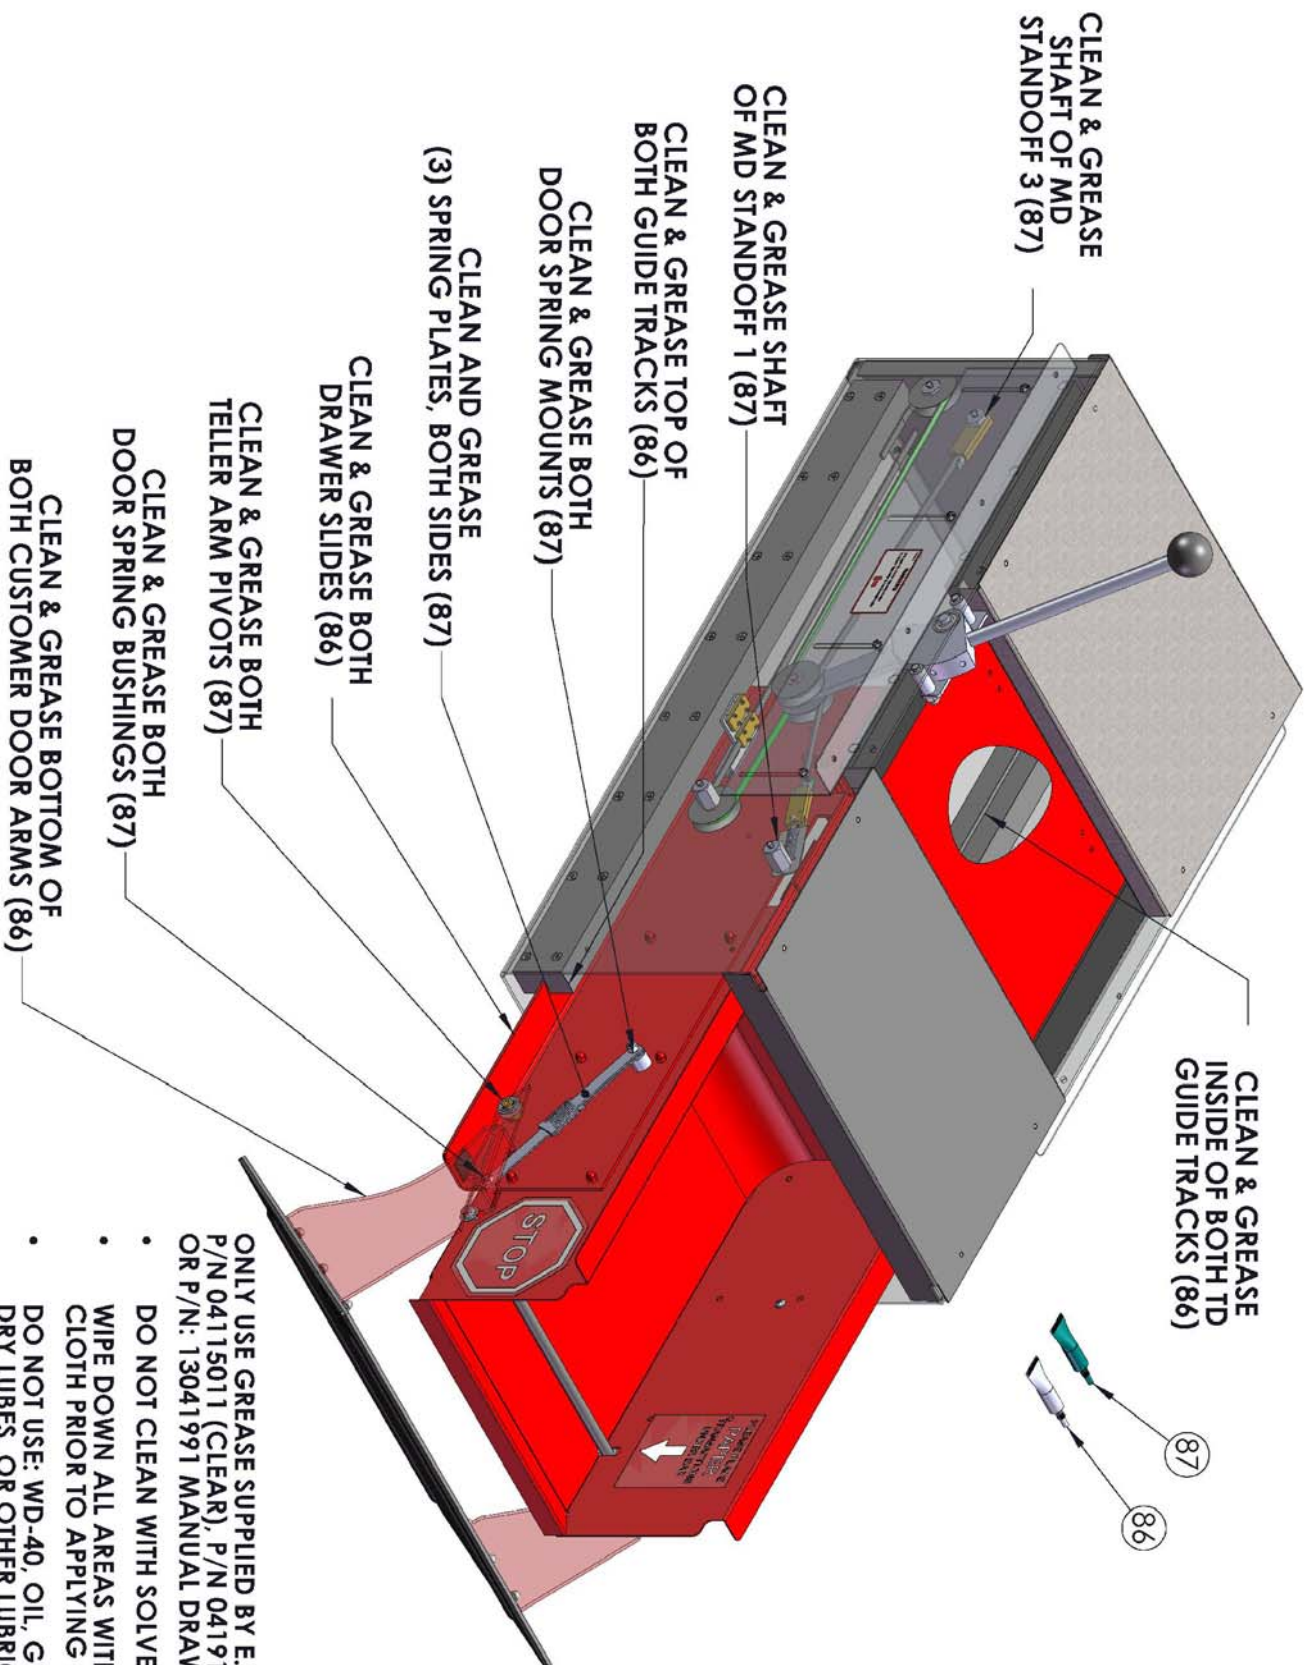

BAVIS MANUAL DRAWER CLEANING AND LUBRICATION INSTRUCTIONS

- ONLY USE GREASE SUPPLIED BY E.F. BAVIS:
P/N 04115011 (CLEAR), P/N 04191011 (BLUE/GREEN)
OR P/N: 13041991 MANUAL DRAWER GREASE KIT.
- DO NOT CLEAN WITH SOLVENTS.
 - WIPE DOWN ALL AREAS WITH A CLEAN DRY CLOTH PRIOR TO APPLYING GREASE.
 - DO NOT USE: WD-40, OIL, GRAPHITE, TEFLON, DRY LUBES, OR OTHER LUBRICANTS NOT SUPPLIED BY E.F. BAVIS.