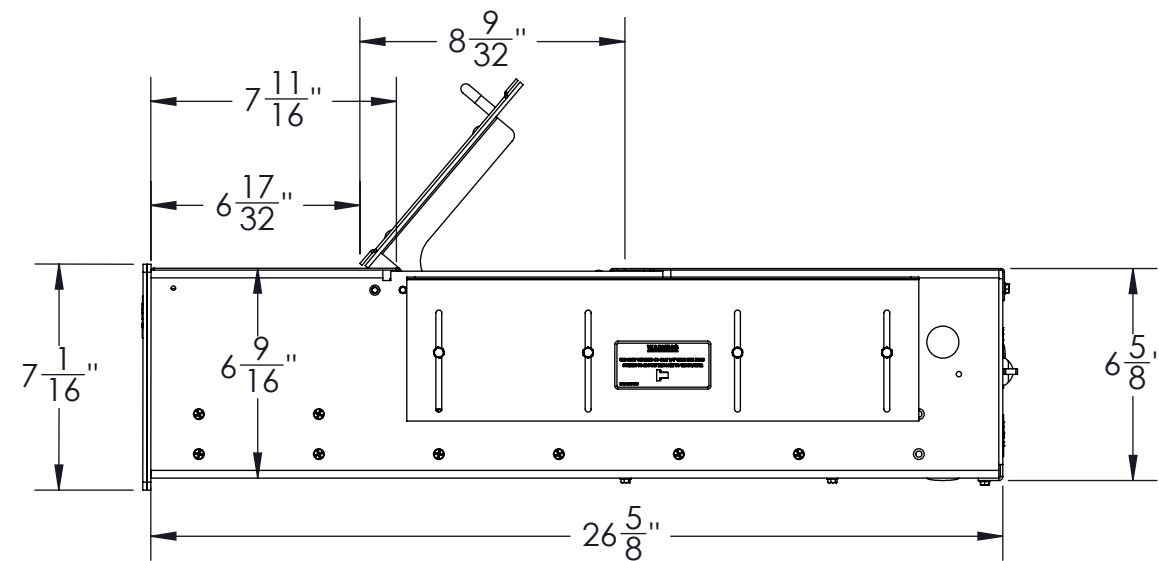

The E.F. Bavis Extra Small Drawer (XSD)

Featuring:

- Compact size allowing you to retrofit without enlarging wall or bay opening.
- Magnetically Coupled Teller Door - Can be Closed when the drawer is retracted.
- 10 3/4" of Stroke
- Generous Payload: 10" x 10 3/4" x 3 5/8"
- Same Rugged Bavis Design

201 GRANDIN RD.
MAINEVILLE, OH 45039
T: 513.677.0500
F: 513.677.0552
WWW.BAVIS.COM

SIGNATURES	DATE	TITLE
DRAWN: MJC	10/05/10	EXTRA SMALL DRAWER XSD
CHECKED:		
ENGR:		
DIMENSIONS ARE IN INCHES	TOLERANCE UNLESS OTHERWISE NOTED:	
UNLESS OTHERWISE SPECIFIED	DECIMAL ± N/A	
ECN: XXXX	FRACTION ± 1/32	
	ANGULAR ± N/A	

SIZE	DRAWING NO.	SHEET
B	30000991	1
		OF 1