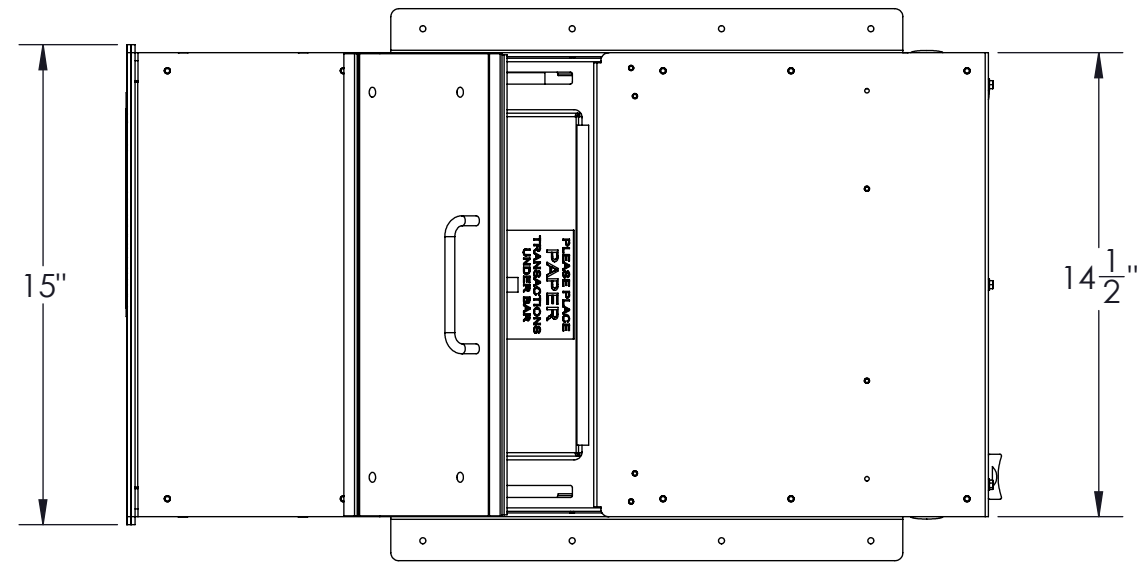

The E.F. Bavis Extra Small Drawer (XSD)

Featuring:

- Compact size allowing you to retrofit without enlarging wall or bay opening.
- Magnetically Coupled Teller Door - Can be Closed when the drawer is retracted.
- 10 3/4" of Stroke
- Generous Payload: 10" x 10 3/4" x 3 5/8"
- Same Rugged Bavis Design

201 GRANDIN RD.
MAINEVILLE, OH 45039
T: 513.677.0500
F: 513.677.0552
WWW.BAVIS.COM

SIGNATURES	DATE	TITLE
DRAWN: MJC	10/05/10	EXTRA SMALL DRAWER XSD
CHECKED:		
ENGR:		
DIMENSIONS ARE IN INCHES	TOLERANCE UNLESS OTHERWISE NOTED:	
UNLESS OTHERWISE SPECIFIED	DECIMAL ± N/A	
ECN: XXXX	FRACTION ± 1/32	
	ANGULAR ± N/A	

SIZE	DRAWING NO.	SHEET
B	30000991	1
		OF 1