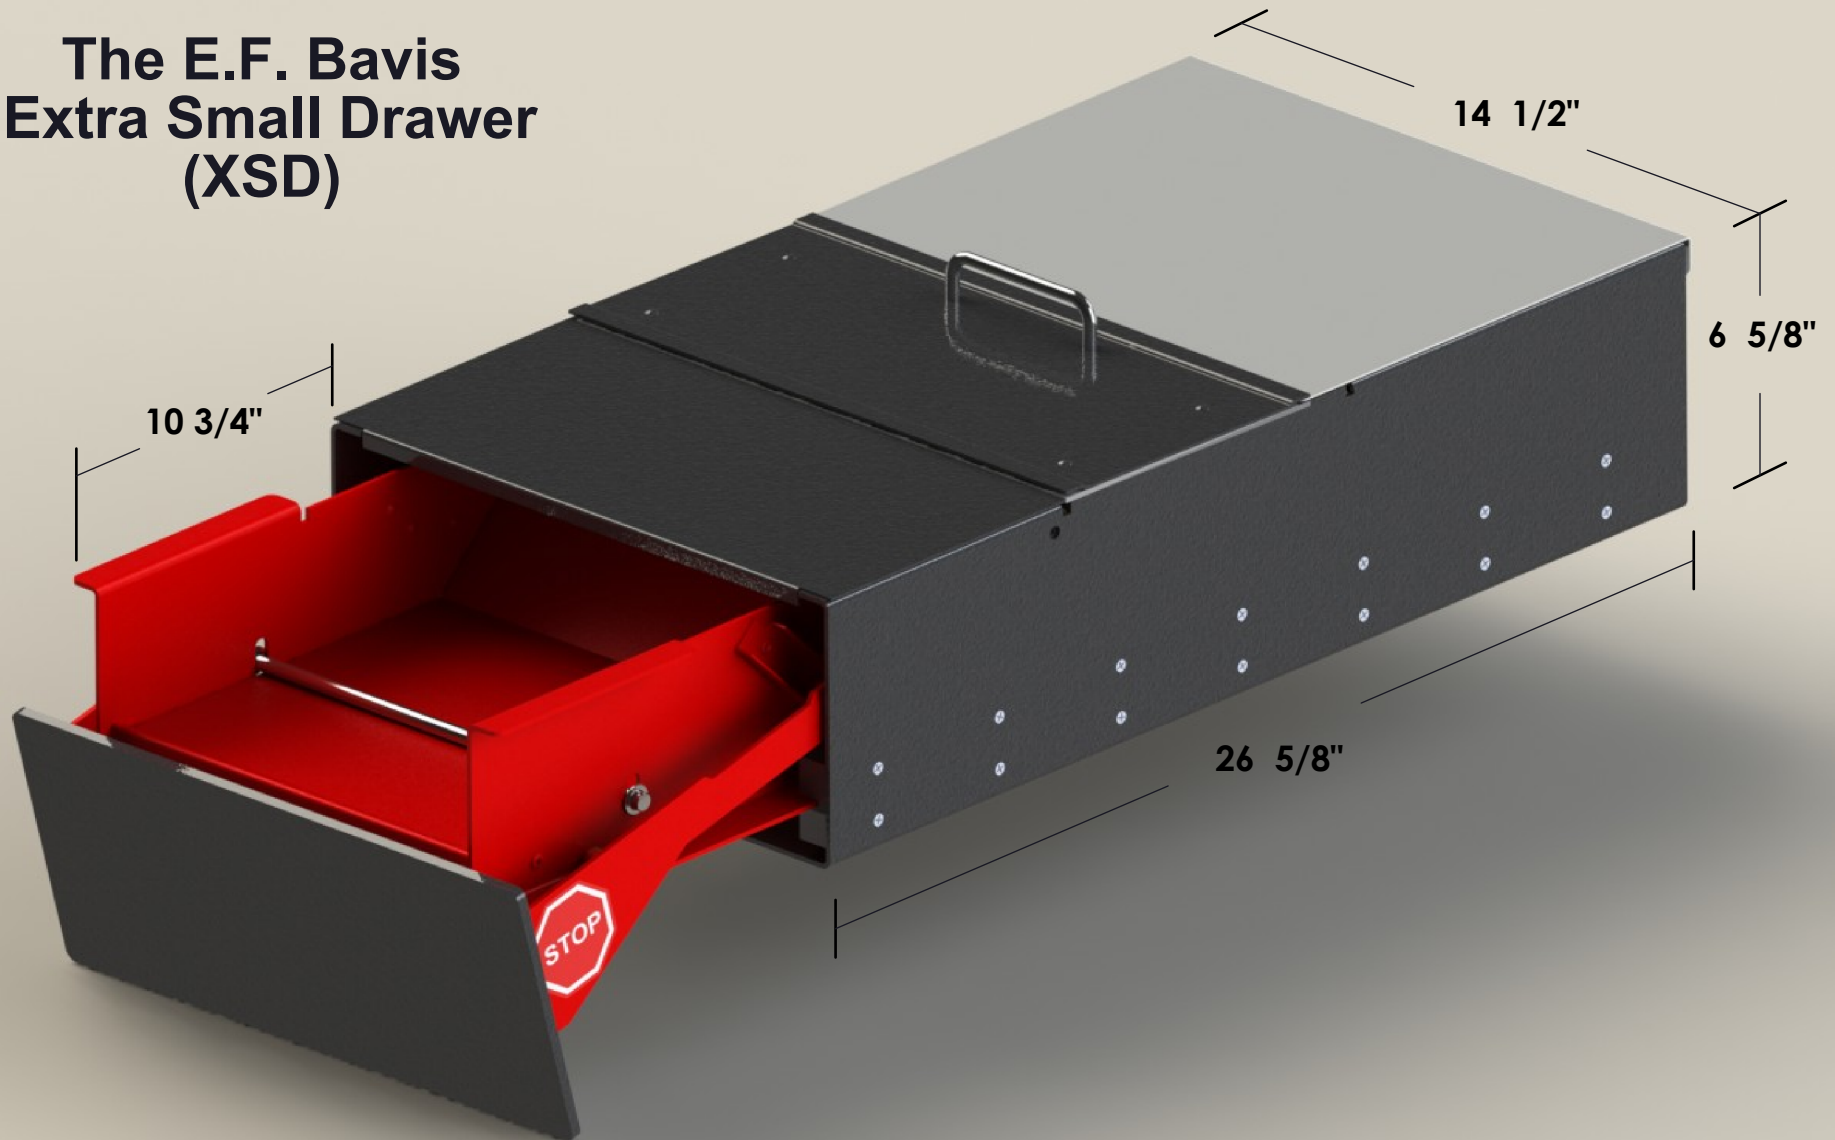

The E.F. Bavis Extra Small Drawer (XSD)

Featuring:

- Compact size allowing you to retrofit without enlarging wall or bay opening.
- Magnetically Coupled Teller Door - Can be Closed when the drawer is retracted.
- 10 3/4" of Stroke
- Generous Payload: 10" x 10 3/4" x 3 5/8"
- Same Rugged Bavis Design

SIZE	DRAWING NO.	SHEET
B	30000991	1
		OF 1