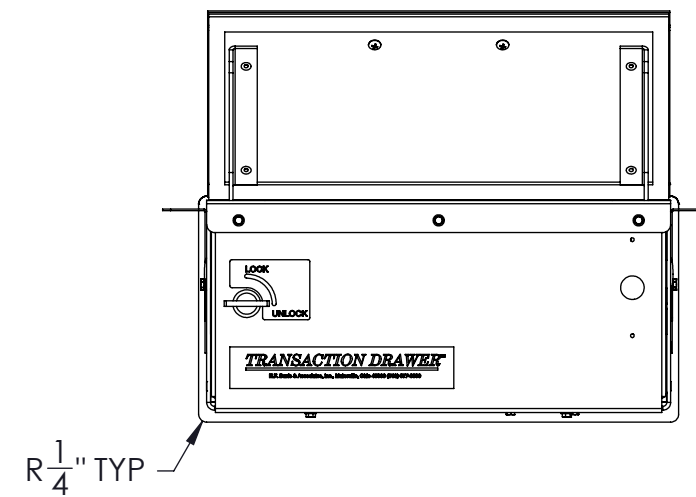

The E.F. Bavis Extra Small Drawer (XSD)

Featuring:

- Compact size allowing you to retrofit without enlarging wall or bay opening.
- Magnetically Coupled Teller Door - Can be Closed when the drawer is retracted.
- 10 3/4" of Stroke
- Generous Payload: 10" x 10 3/4" x 3 5/8"
- Same Rugged Bavis Design

201 GRANDIN RD.
MAINEVILLE, OH 45039
T: 513.677.0500
F: 513.677.0552
WWW.BAVIS.COM

SIGNATURES	DATE	TITLE
DRAWN: MJC	10/05/10	EXTRA SMALL DRAWER XSD
CHECKED:		
ENGR:		
DIMENSIONS ARE IN INCHES	TOLERANCE UNLESS OTHERWISE NOTED:	
UNLESS OTHERWISE SPECIFIED	DECIMAL ± N/A	
ECN: XXXX	FRACTION ± 1/32	
	ANGULAR ± N/A	

SIZE	DRAWING NO.	SHEET
B	30000991	1
		OF 1