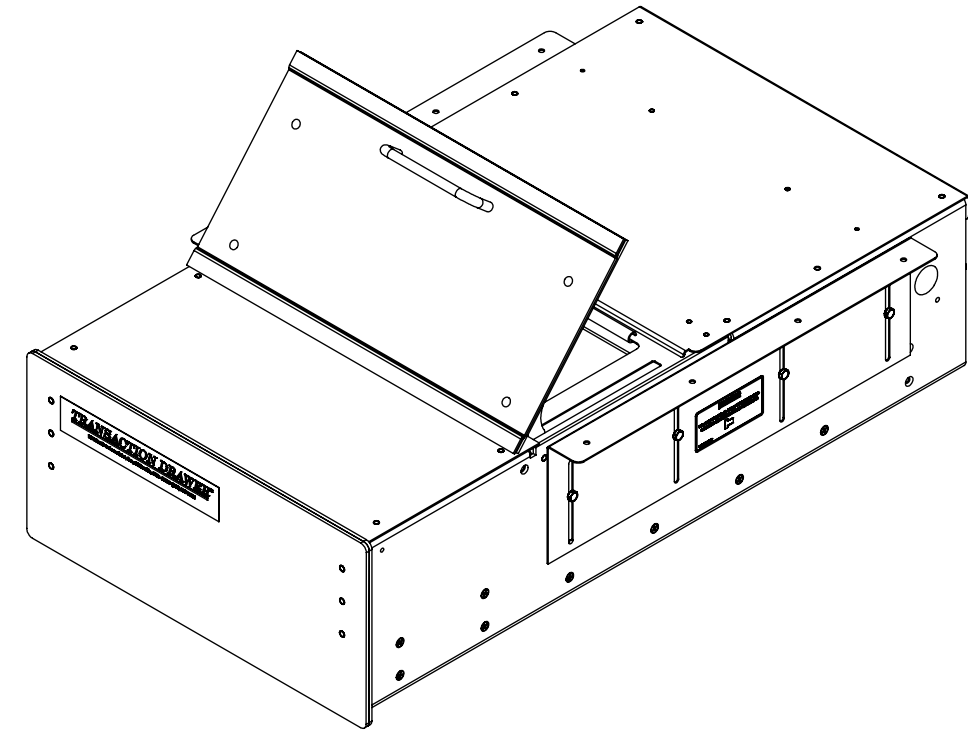

The E.F. Bavis Extra Small Drawer (XSD)

Featuring:

- Compact size allowing you to retrofit without enlarging wall or bay opening.
- Magnetically Coupled Teller Door - Can be Closed when the drawer is retracted.
- 10 3/4" of Stroke
- Generous Payload: 10" x 10 3/4" x 3 5/8"
- Same Rugged Bavis Design

SIZE	DRAWING NO.	SHEET
B	30000991	1
		OF 1