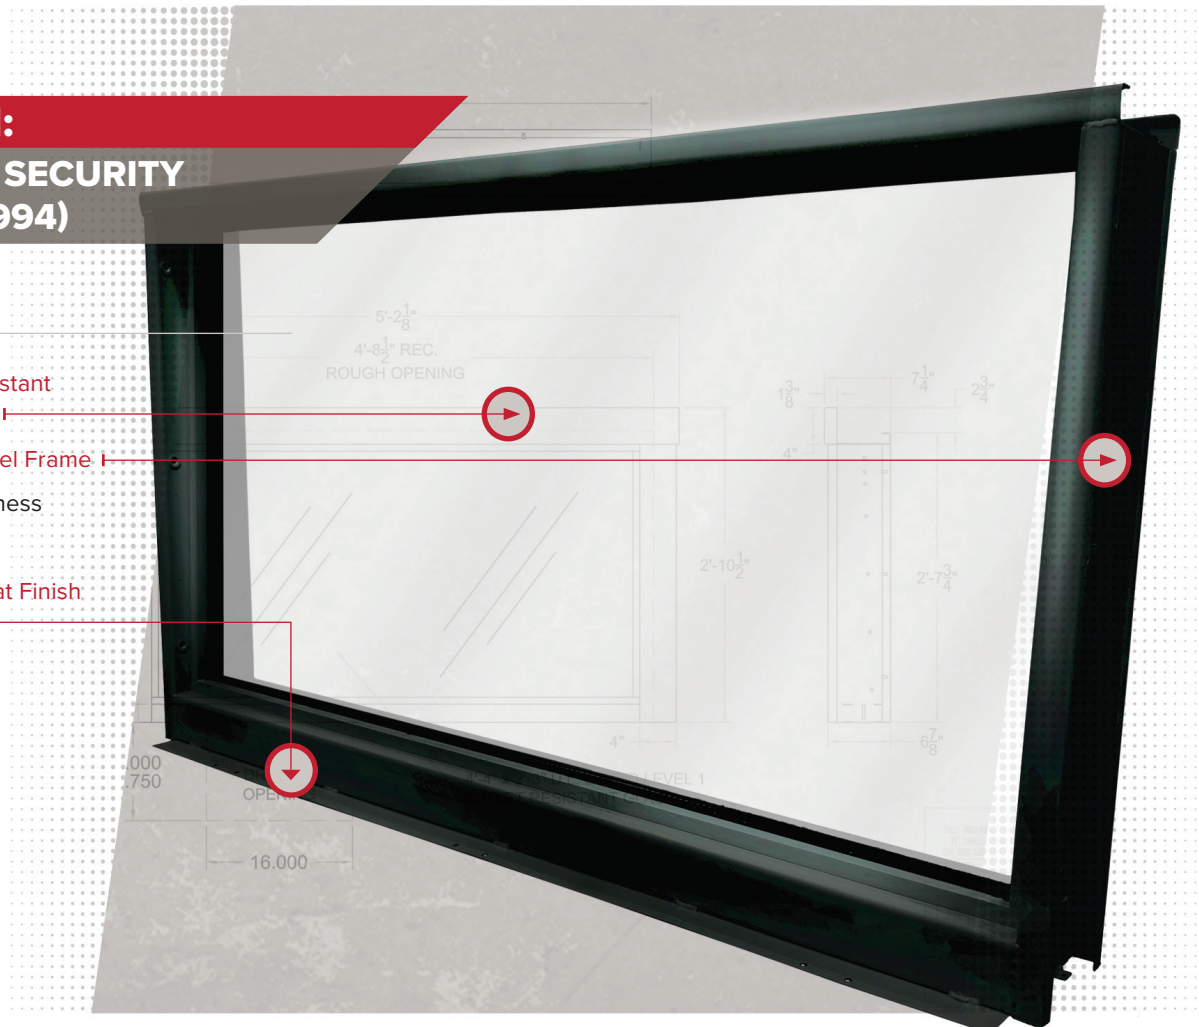

STANDALONE SECURITY WINDOWS

Bavis brings the same quality and craftsmanship from its window-drawer combination units to its standalone window offerings. Whether you need a Premium Security Window with trim, or a stripped down Basic Ballistic Window, you're getting UL-listed, level-1 bullet-resistant glass in a galvanized steel frame for enhanced security and protection.

TOP SOLUTION:

56X32 PREMIUM SECURITY WINDOW (12000994)

FEATURES

- UL-listed, Level-1 Bullet-resistant Glass (Upgrades Available) |
- 14-gauge Galvanized Steel Frame |
- 1-1/4" Standard Glass Thickness
- Optional Glass Insulation
- Standard Black Powder Coat Finish (Custom Colors Available) |

WHY BAVIS STANDALONE WINDOWS?

- Bullet-resistant glass with upgrades available – build to your needs
- All units ship fully assembled for easy installation
- Built for durability in any climate with heavy-duty materials and powder-coat finish
- Pairs great with single- and multi-lane drive-thru solutions from Bavis