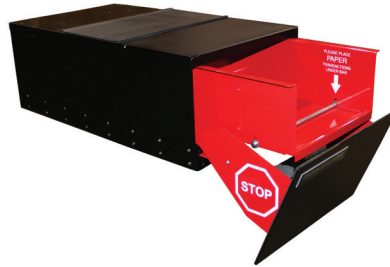

ELECTRIC TRANSACTION DRAWERS

LARGE ELECTRIC TRANSACTION DRAWER

Ratings	UL-listed
Materials used	11-Gauge Steel Case, 16-Gauge Steel Bin, .125 Aluminum Door
Finish options	Door - black powder coat standard; bin - red standard (custom finishes available at additional cost)
Rough wall opening dimensions	10-3/4"H x 1'4"W
Unit dimensions (closed)	2' 5"L x 1' 3-5/8"W x 10-1/2"H
Drawer extension (dimensions of audio panel will change length of extension from the wall)	18" from drawer frame
Bin dimensions	17-1/2" L x 12-1/2" W x 5-7/8" H (1,285 cu. in.)
Power requirements	Duplex outlet 120 VAC, 20 AMP
Controls	3-Button (in, out, auto-in) Configuration; Manual Kit Pre-installed
Security features	Automatic teller & customer door; manual teller lock
Additional options	<p>Customer Door: with bumper, stainless steel door, stainless steel door with bumper</p> <p>Accessories: red bin heater, stainless plate heater, double bin heater, card reader cord kit, drawer limit kit, 18ga cord kit, drawer support wall mount</p> <p>Audio Panels: Refer to Drawer Retrofit Catalog, AA pigtail set (for connecting to other audio systems)</p>
Audio included	None
Model Number	00500993